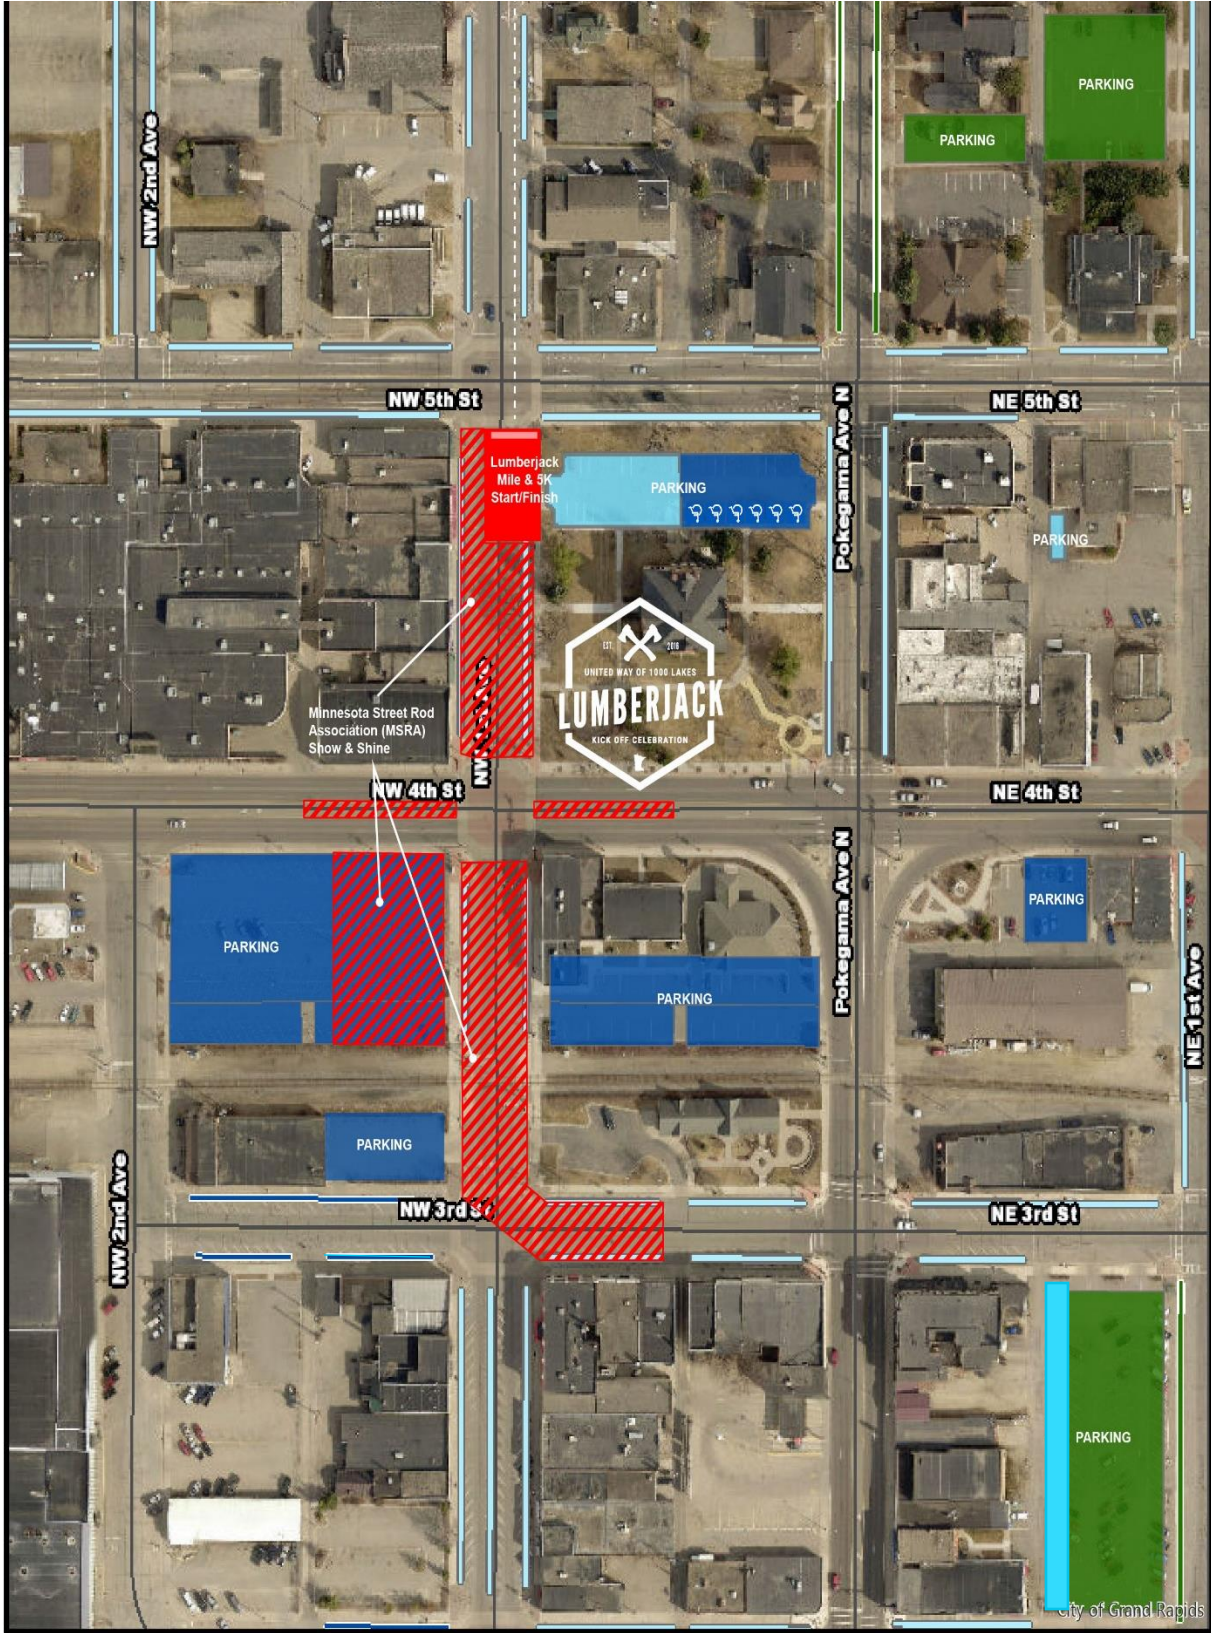

Downtown Event Parking: Saturday, September 7th 8 AM – 1 PM

- No Parking
- City Parking Lots
- Street Parking
- Minnesota Street Rod Association (MSRA) Show & Shine
- 2 Hour
- 4 Hour
- 2 Hour
- 4 Hour
- All Day
- 4 Hour
- 4 Hour RV
- All Day